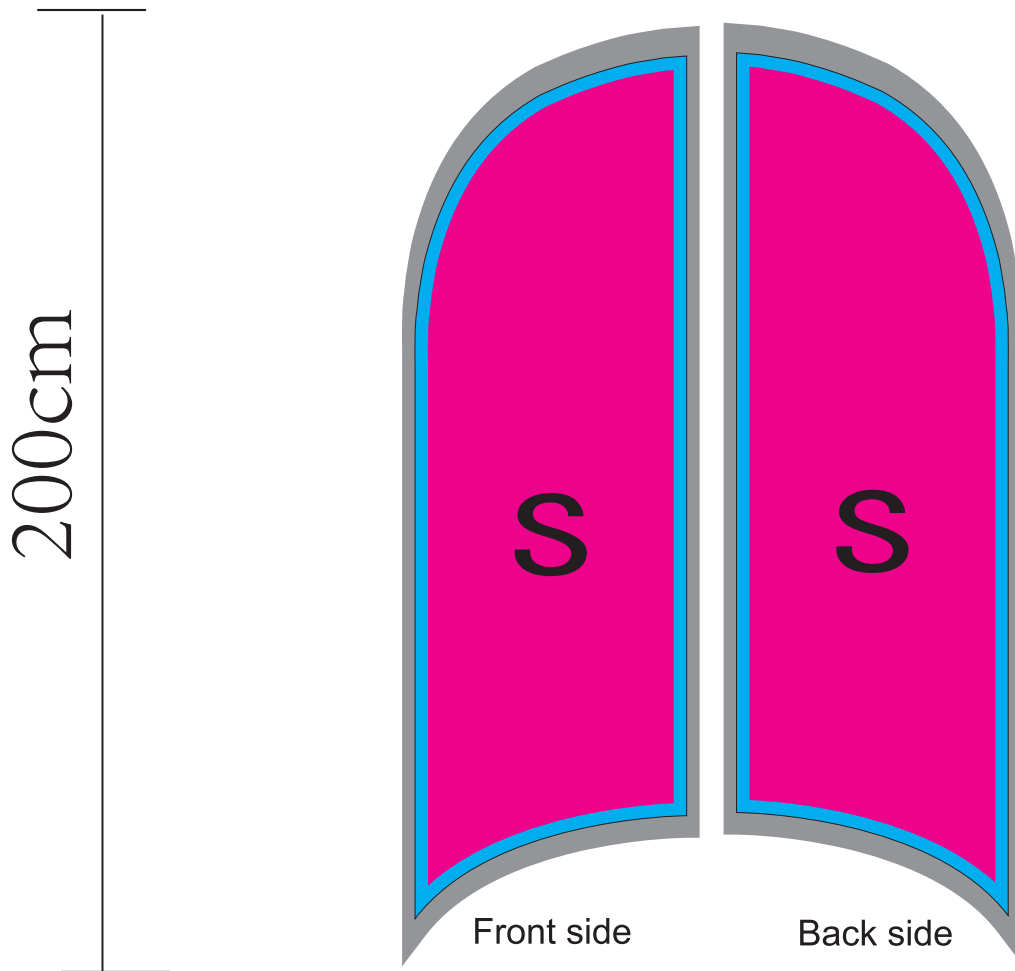

ATTENTION:

Design Area

Safe Guide

- Template ratio : 1:1
- Files to be supplied as vector PDF , AI , EPS .
- Files can be supplied at 100%, 50% or 25% the correct proportions are important.
- Please ensure all logos and text are within the safe guide to prevent any cropping.
- Minimum font size - 30 pts
- All text needs to be converted to paths/outlines.
- Logos should be imported/placed as vector and must be in CMYK / pantone.
- Photographic images should be supplied at 100dpi at finished size.
- No bleed required.
- Other information required:
Specific pantone colours*

*Banners are printed using CMYK dye sublimation.
We will make every effort to match Pantone colours as close as possible.

63 cm

Finished size:
200x63cm